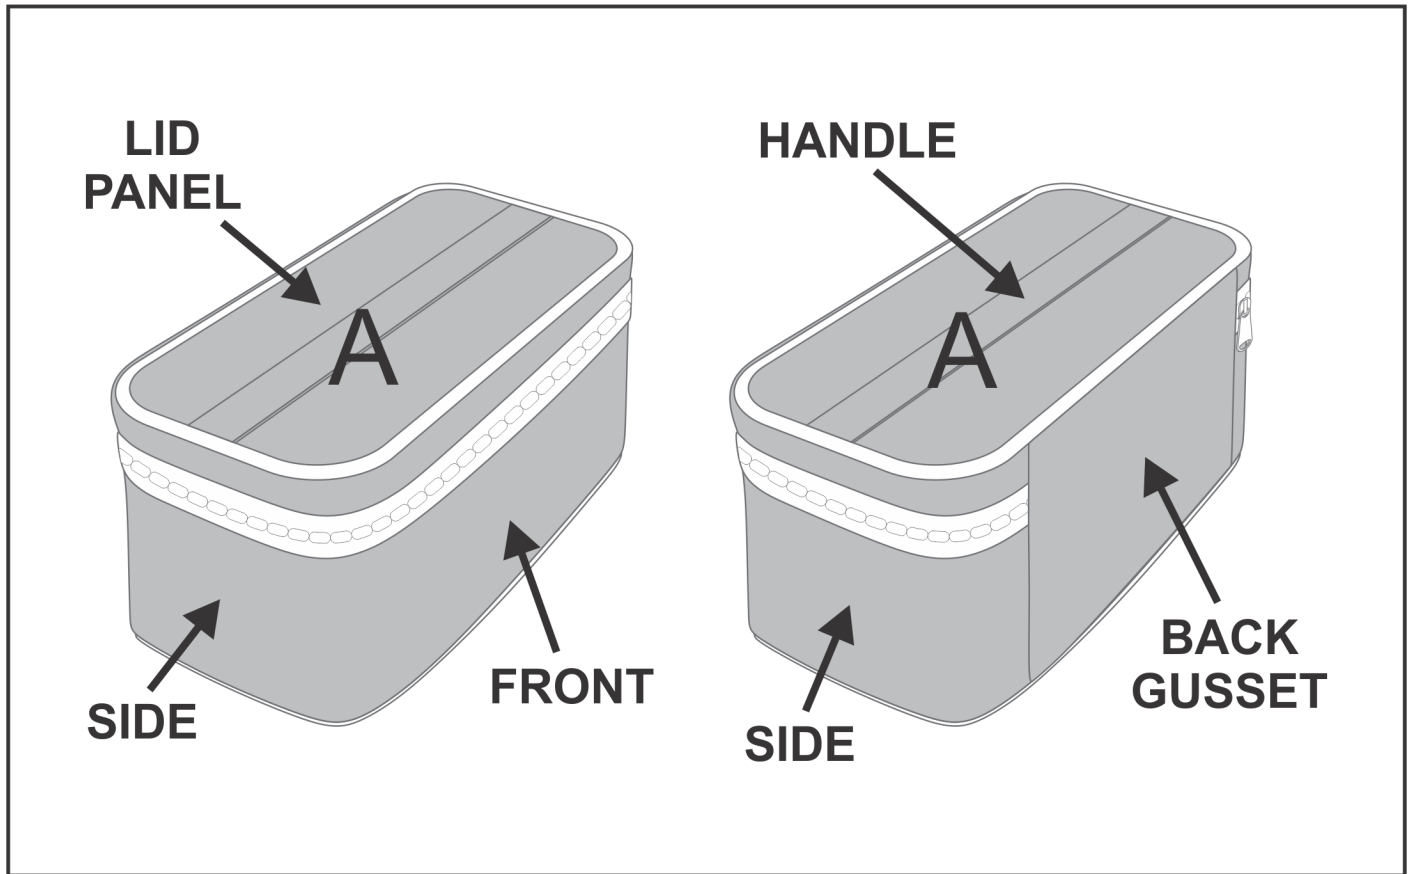

SG-HP-73-G

PPS Hoppla Shelley Toiletry Bag

Need to know:

- Includes 1-Position Sublimation (setup fees apply)
- **Please Note: We cannot guarantee 100% logo Alignment on all Brandable Panels.**

Branding Options:

Position A

1. Custom Sublimation A (CPSUB-A)
Full Colour
Size: 535mm wide x 571mm high